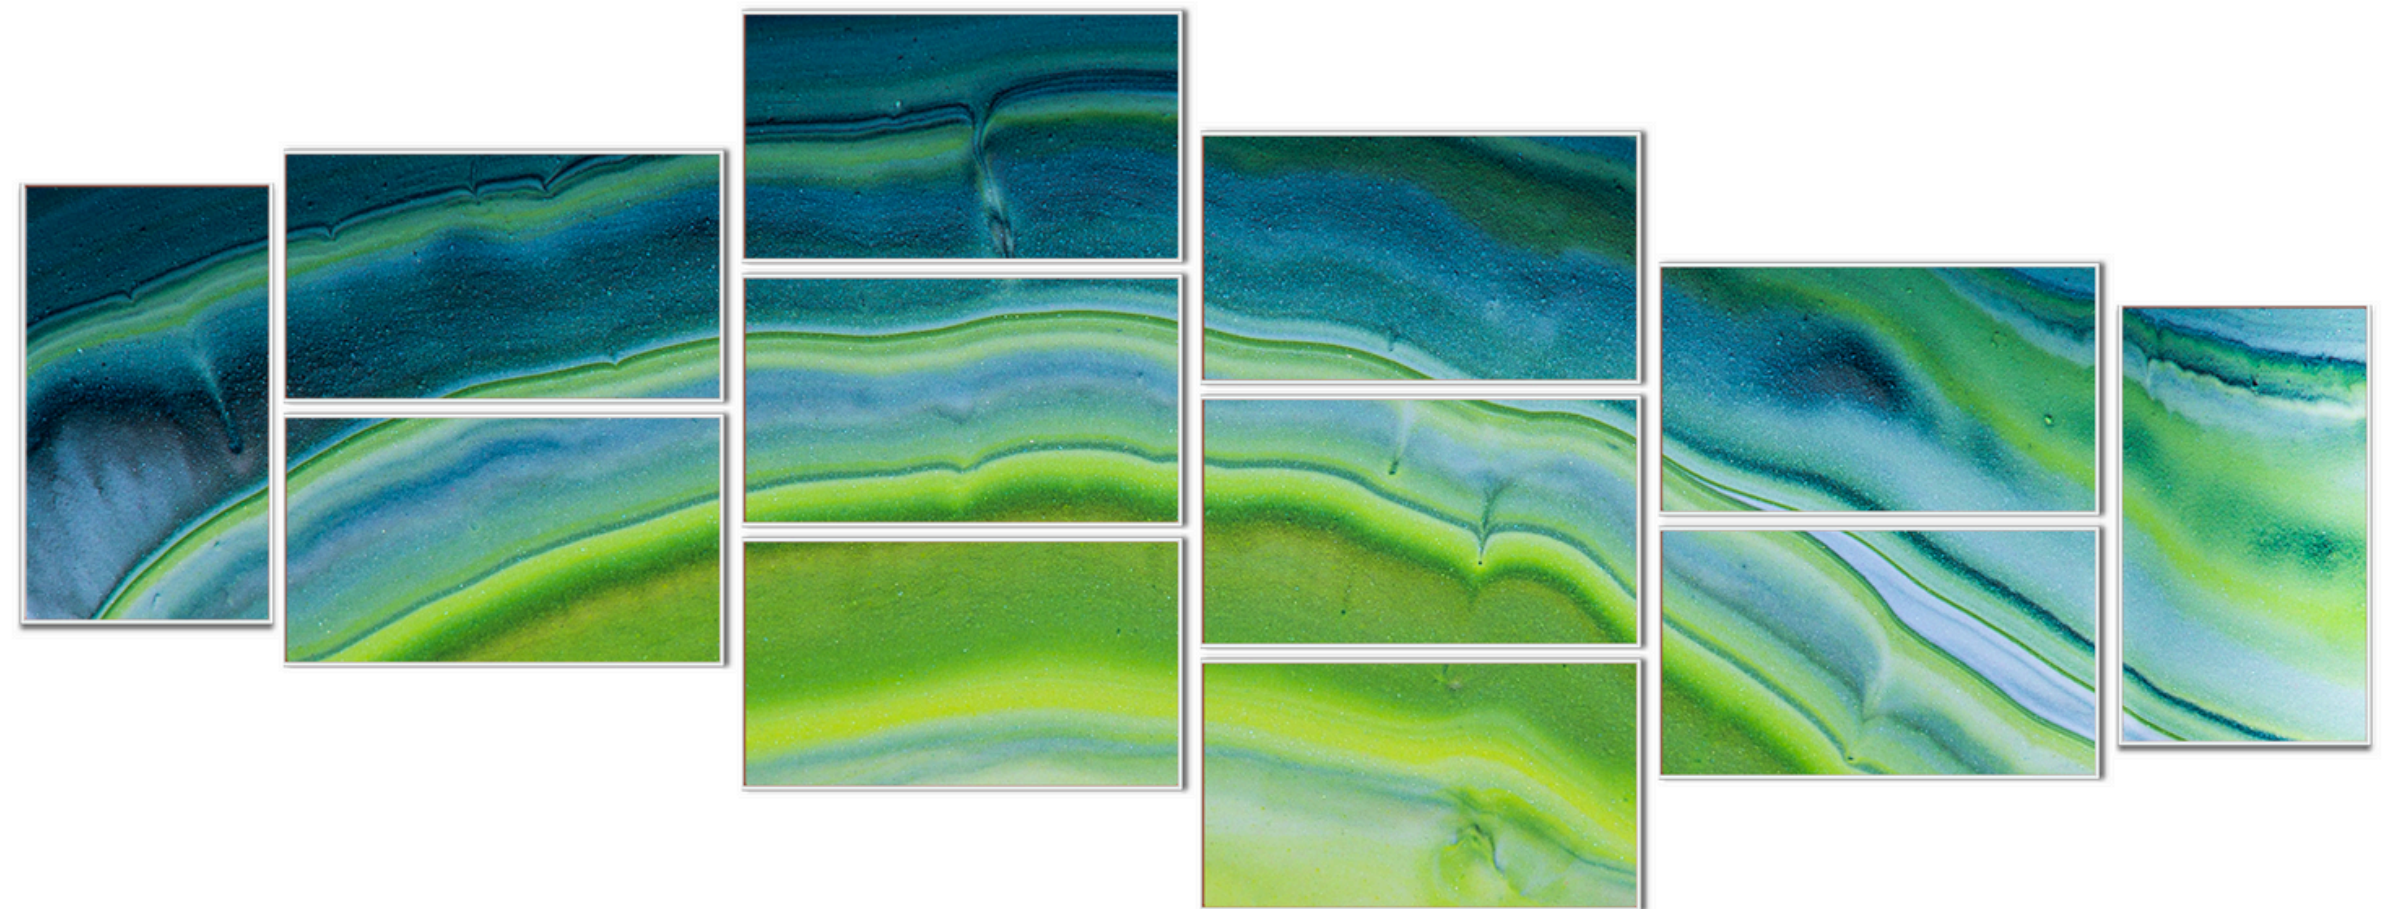

Videri Cascade

CANVAS QUANTITY:

Spark4: 12

MEASUREMENTS:

207"W x 73.1"H

(5257.8 x 1856.7mm)

*Measurements include a suggested
2" (50.8mm) gap between Canvases

PRO TIP:

This layout works best with 16:9
and individual content.