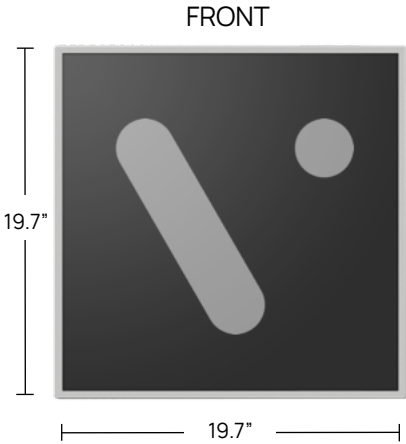

Canvas Specifications

2022

V2 - Canvas

GENERAL	
Description	Indoor Canvas
DISPLAY	
Active Display Area	230.04mm x 408.96mm [9.06in x 16.10in]
Resolution	1920 x 1080
Brightness	430 NITS
Surface Treatment	5% Haze
Color Gamut	72% NTSC
TECHNOLOGY	
Processor	DPC430 - 16GB onboard storage
Wi-Fi	802.11 g/n/ac @ 2.4/5GHz
Bluetooth	BT 4.0
NFC	Yes (@13.56MHz)
POWER	
Input	100-240 VAC
Consumption (typ)	25W
ENVIRONMENT	
Operating Temp.	0C to 40C
Operating Humidity	0-90% RH (non-condensing)
CERTIFICATION & COMPLIANCE	
Safety	UL, CSA, CB
EMI/EMC	FCC Class B, IC, CE
SIZING	
Bezel Width	13mm (0.51in)
Thickness	16mm (0.6in)
Weight	2.9kg (6.40lbs)

In the box:

Wall Cleat

Videri Cable

Mounting Hardware

Power Adaptor 90W

VQ - Canvas

GENERAL	
Description	Indoor Canvas
DISPLAY	
Active Display Area	475.8mm x 475.8mm [18.73in x 18.73in]
Resolution	1920 x 1920
Brightness	450 NITS
Surface Treatment	25% Haze
Color Gamut	92% NTSC
TECHNOLOGY	
Processor	DPC430 - 16GB onboard storage
Wi-Fi	802.11 g/n/ac @ 2.4/5GHz
Bluetooth	BT 4.0
NFC	Yes (@13.56MHz)
POWER	
Input	100-240 VAC
Consumption (typ)	52W
ENVIRONMENT	
Operating Temp.	0C to 40C
Operating Humidity	0-90% RH (non-condensing)
CERTIFICATION & COMPLIANCE	
Safety	UL, CSA, CB
EMI/EMC	FCC Class B, IC, CE
SIZING	
Bezel Width	11.1mm (0.44in)
Thickness	14.0mm (0.55in)
Weight	4.4kg (9.8lbs)