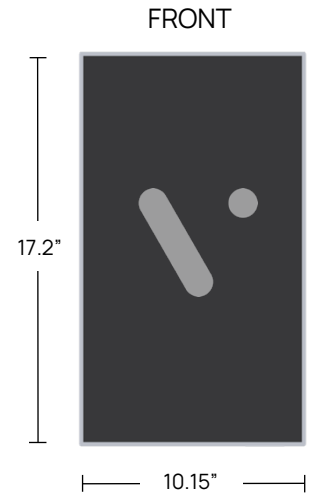

Canvas Specifications

2022

V2 - Canvas

GENERAL	
Description	Indoor Canvas
DISPLAY	
Active Display Area	230.04mm x 408.96mm [9.06in x 16.10in]
Resolution	1920 x 1080
Brightness	430 NITS
Surface Treatment	5% Haze
Color Gamut	72% NTSC
TECHNOLOGY	
Processor	DPC430 - 16GB onboard storage
Wi-Fi	802.11 g/n/ac @ 2.4/5GHz
Bluetooth	BT 4.0
NFC	Yes (@13.56MHz)
POWER	
Input	100-240 VAC
Consumption (typ)	25W
ENVIRONMENT	
Operating Temp.	0C to 40C
Operating Humidity	0-90% RH (non-condensing)
CERTIFICATION & COMPLIANCE	
Safety	UL, CSA, CB
EMI/EMC	FCC Class B, IC, CE
SIZING	
Bezel Width	13mm (0.51in)
Thickness	16mm (0.6in)
Weight	2.9kg (6.40lbs)

In the box:

Wall Cleat

Videri Cable

Mounting Hardware

Power Adaptor 90W

VQ - Canvas

GENERAL	
Description	Indoor Canvas
DISPLAY	
Active Display Area	475.8mm x 475.8mm [18.73in x 18.73in]
Resolution	1920 x 1920
Brightness	450 NITS
Surface Treatment	25% Haze
Color Gamut	92% NTSC
TECHNOLOGY	
Processor	DPC430 - 16GB onboard storage
Wi-Fi	802.11 g/n/ac @ 2.4/5GHz
Bluetooth	BT 4.0
NFC	Yes (@13.56MHz)
POWER	
Input	100-240 VAC
Consumption (typ)	52W
ENVIRONMENT	
Operating Temp.	0C to 40C
Operating Humidity	0-90% RH (non-condensing)
CERTIFICATION & COMPLIANCE	
Safety	UL, CSA, CB
EMI/EMC	FCC Class B, IC, CE
SIZING	
Bezel Width	11.1mm (0.44in)
Thickness	14.0mm (0.55in)
Weight	4.4kg (9.8lbs)