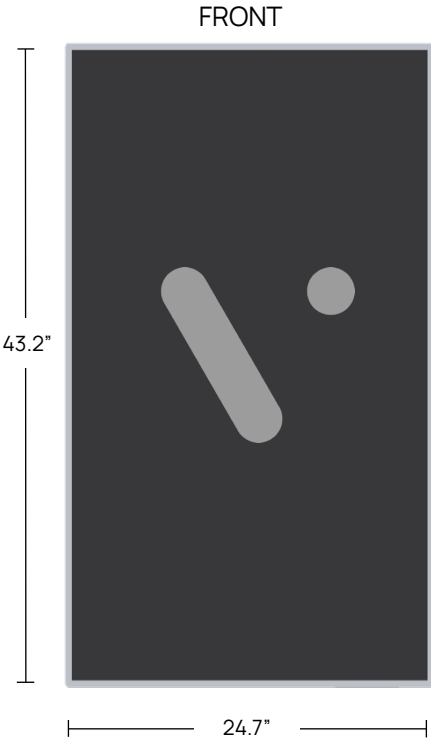

In the box:

Wall Cleat

Videri Cable

Mounting Hardware

Power Adaptor 90W

V4 - Canvas

GENERAL	
Description	Indoor Canvas
DISPLAY	
Active Display Area	480.33mm x 853.92mm [18.91in x 33.63in]
Resolution	1920 x 1080
Brightness	450 NITS
Surface Treatment	2% Haze
Color Gamut	72% NTSC
TECHNOLOGY	
Processor	DPC430 – 16GB onboard storage
Wi-Fi	802.11 g/n/ac @ 2.4/5GHz
Bluetooth	BT 4.0
NFC	Yes (@13.56MHz)
POWER	
Input	100-240 VAC
Consumption (typ)	80W
ENVIRONMENT	
Operating Temp.	0C to 40C
Operating Humidity	0-90% RH (non-condensing)
CERTIFICATION & COMPLIANCE	
Safety	UL, CSA, CB
EMI/EMC	FCC Class B,CE
SIZING	
Bezel Width	9.2mm (0.36in)
Thickness	12.7mm (0.5in)
Weight	9.0kg (19.9lbs)

In the box:

Wall Cleat

Mounting Hardware

Power Adaptor 120W

V5 - Canvas

GENERAL	
Description	Indoor Canvas
DISPLAY	
Active Display Area	604.0mm x 1073.78mm [23.78in x 42.27in]
Resolution	1920 x 1080
Brightness	450 NITS
Surface Treatment	2% Haze
Color Gamut	72% NTSC
TECHNOLOGY	
Processor	DPC430 - 16GB onboard storage
Wi-Fi	802.11 g/n/ac @ 2.4/5GHz
Bluetooth	BT 4.0
NFC	Yes (@13.56MHz)
POWER	
Input	100-240 VAC
Consumption (typ)	84W
ENVIRONMENT	
Operating Temp.	0C to 40C
Operating Humidity	0-90% RH (non-condensing)
CERTIFICATION & COMPLIANCE	
Safety	UL, CSA, CB
EMI/EMC	FCC Class B, CE
SIZING	
Bezel Width	9.2mm (0.36in)
Thickness	12.7mm (0.5in)
Weight	11.1kg (24.5lbs)