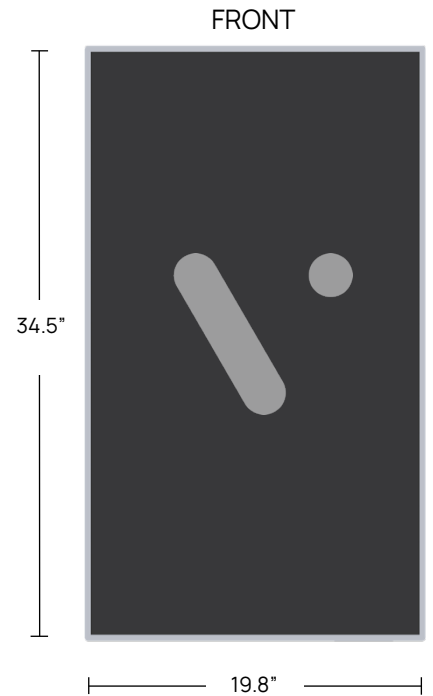

In the box:

Wall Cleat

Videri Cable

Mounting Hardware

Power Adaptor 90W

V4 - Canvas

GENERAL	
Description	Indoor Canvas
DISPLAY	
Active Display Area	480.33mm x 853.92mm [18.91in x 33.63in]
Resolution	1920 x 1080
Brightness	450 NITS
Surface Treatment	2% Haze
Color Gamut	72% NTSC
TECHNOLOGY	
Processor	DPC430 – 16GB onboard storage
Wi-Fi	802.11 g/n/ac @ 2.4/5GHz
Bluetooth	BT 4.0
NFC	Yes (@13.56MHz)
POWER	
Input	100-240 VAC
Consumption (typ)	80W
ENVIRONMENT	
Operating Temp.	0C to 40C
Operating Humidity	0-90% RH (non-condensing)
CERTIFICATION & COMPLIANCE	
Safety	UL, CSA, CB
EMI/EMC	FCC Class B,CE
SIZING	
Bezel Width	9.2mm (0.36in)
Thickness	12.7mm (0.5in)
Weight	9.0kg (19.9lbs)

In the box:

Wall Cleat

Mounting Hardware

Power Adaptor 120W

V5 - Canvas

GENERAL	
Description	Indoor Canvas
DISPLAY	
Active Display Area	604.0mm x 1073.78mm [23.78in x 42.27in]
Resolution	1920 x 1080
Brightness	450 NITS
Surface Treatment	2% Haze
Color Gamut	72% NTSC
TECHNOLOGY	
Processor	DPC430 - 16GB onboard storage
Wi-Fi	802.11 g/n/ac @ 2.4/5GHz
Bluetooth	BT 4.0
NFC	Yes (@13.56MHz)
POWER	
Input	100-240 VAC
Consumption (typ)	84W
ENVIRONMENT	
Operating Temp.	0C to 40C
Operating Humidity	0-90% RH (non-condensing)
CERTIFICATION & COMPLIANCE	
Safety	UL, CSA, CB
EMI/EMC	FCC Class B, CE
SIZING	
Bezel Width	9.2mm (0.36in)
Thickness	12.7mm (0.5in)
Weight	11.1kg (24.5lbs)