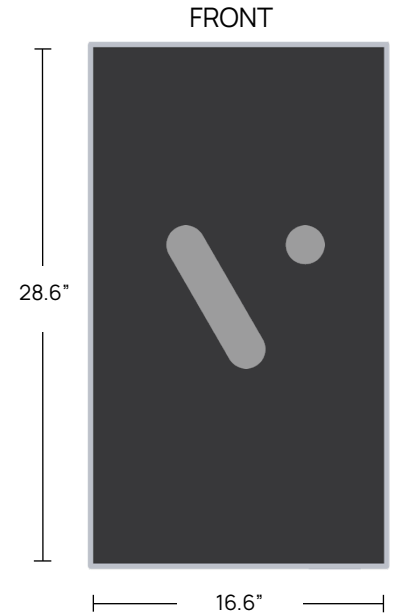

Canvas Specifications

2022

V2 - Canvas

GENERAL	
Description	Indoor Canvas
DISPLAY	
Active Display Area	230.04mm x 408.96mm [9.06in x 16.10in]
Resolution	1920 x 1080
Brightness	430 NITS
Surface Treatment	5% Haze
Color Gamut	72% NTSC
TECHNOLOGY	
Processor	DPC430 - 16GB onboard storage
Wi-Fi	802.11 g/n/ac @ 2.4/5GHz
Bluetooth	BT 4.0
NFC	Yes (@13.56MHz)
POWER	
Input	100-240 VAC
Consumption (typ)	25W
ENVIRONMENT	
Operating Temp.	0C to 40C
Operating Humidity	0-90% RH (non-condensing)
CERTIFICATION & COMPLIANCE	
Safety	UL, CSA, CB
EMI/EMC	FCC Class B, IC, CE
SIZING	
Bezel Width	13mm (0.51in)
Thickness	16mm (0.6in)
Weight	2.9kg (6.40lbs)

In the box:

Wall Cleat

Videri Cable

Mounting Hardware

Power Adaptor 90W

V3 - Canvas

GENERAL	
Description	Indoor Canvas
DISPLAY	
Active Display Area	392.9mm x 698.4mm [15.7in x 27.50in]
Resolution	1920 x 1080
Brightness	450 NITS
Surface Treatment	2% Haze
Color Gamut	72% NTSC
TECHNOLOGY	
Processor	DPC430 - 16GB onboard storage
Wi-Fi	802.11 g/n/ac @ 2.4/5GHz
Bluetooth	BT 4.0
NFC	Yes (@13.56MHz)
POWER	
Input	100-240 VAC
Consumption (typ)	55W
ENVIRONMENT	
Operating Temp.	0C to 40C
Operating Humidity	0-90% RH (non-condensing)
CERTIFICATION & COMPLIANCE	
Safety	UL, CSA, CB
EMI/EMC	FCC Class B, CE
SIZING	
Bezel Width	11.5mm (0.45in)
Thickness	13.3mm (0.52in)
Weight	5.5kg (12lbs)