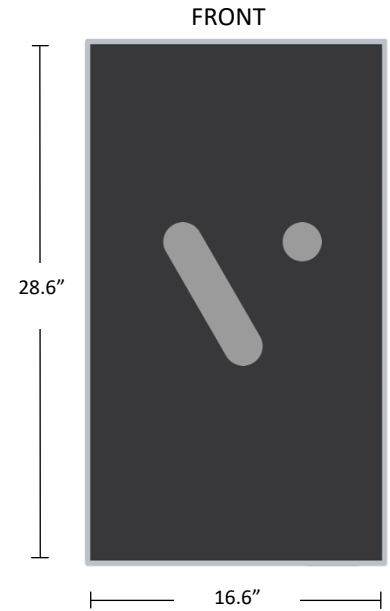

## VQ - Canvas

GENERAL	
Description	Indoor Canvas
DISPLAY	
Active Display Area	475.8mm x 475.8mm [18.73in x 18.73in]
Resolution	1920 x 1080
Brightness	450 NITS
Surface Treatment	25% Haze
Color Gamut	92% NTSC
TECHNOLOGY	
Processor	DPC430 – 16GB onboard storage
Wi-Fi	802.11 g/n/ac @ 2.4/5GHz
Bluetooth	BT 4.0
NFC	Yes (@13.56MHz)
POWER	
Input	100-240 VAC
Consumption (typ)	52W
ENVIRONMENT	
Operating Temp.	0C to 40C
Operating Humidity	0-90% RH (non-condensing)
CERTIFICATION & COMPLIANCE	
Safety	UL, CSA, CB
EMI/EMC	FCC Class B, IC, CE
SIZING	
Bezel Width	11.1mm (0.44in)
Thickness	14.0mm (0.55in)
Weight	4.4kg (9.8lbs)

## V3 - Canvas

GENERAL	
Description	Indoor Canvas
DISPLAY	
Active Display Area	392.9mm x 698.4mm [15.7in x 27.50in]
Resolution	1920 x 1080
Brightness	450 NITS
Surface Treatment	2% Haze
Color Gamut	72% NTSC
TECHNOLOGY	
Processor	DPC430 – 16GB onboard storage
Wi-Fi	802.11 g/n/ac @ 2.4/5GHz
Bluetooth	BT 4.0
NFC	Yes (@13.56MHz)
POWER	
Input	100-240 VAC
Consumption (typ)	55W
ENVIRONMENT	
Operating Temp.	0C to 40C
Operating Humidity	0-90% RH (non-condensing)
CERTIFICATION & COMPLIANCE	
Safety	UL, CSA, CB
EMI/EMC	FCC Class B,CE
SIZING	
Bezel Width	11.5mm (0.45in)
Thickness	13.3mm (0.52in)
Weight	5.5kg (12lbs)

## V4 - Canvas

GENERAL	
Description	Indoor Canvas
DISPLAY	
Active Display Area	480.33mm x 853.92mm [18.91in x 33.63in]
Resolution	1920 x 1080
Brightness	450 NITS
Surface Treatment	2% Haze
Color Gamut	72% NTSC
TECHNOLOGY	
Processor	DPC430 – 16GB onboard storage
Wi-Fi	802.11 g/n/ac @ 2.4/5GHz
Bluetooth	BT 4.0
NFC	Yes (@13.56MHz)
POWER	
Input	100-240 VAC
Consumption (typ)	80W
ENVIRONMENT	
Operating Temp.	0C to 40C
Operating Humidity	0-90% RH (non-condensing)
CERTIFICATION & COMPLIANCE	
Safety	UL, CSA, CB
EMI/EMC	FCC Class B,CE
SIZING	
Bezel Width	9.2mm (0.36in)
Thickness	12.7mm (0.5in)
Weight	9.0kg (19.9lbs)