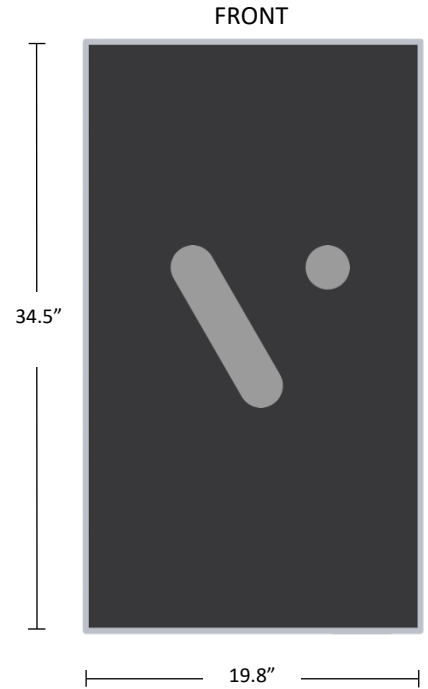

## VQ - Canvas

GENERAL	
Description	Indoor Canvas
DISPLAY	
Active Display Area	475.8mm x 475.8mm [18.73in x 18.73in]
Resolution	1920 x 1080
Brightness	450 NITS
Surface Treatment	25% Haze
Color Gamut	92% NTSC
TECHNOLOGY	
Processor	DPC430 – 16GB onboard storage
Wi-Fi	802.11 g/n/ac @ 2.4/5GHz
Bluetooth	BT 4.0
NFC	Yes (@13.56MHz)
POWER	
Input	100-240 VAC
Consumption (typ)	52W
ENVIRONMENT	
Operating Temp.	0C to 40C
Operating Humidity	0-90% RH (non-condensing)
CERTIFICATION & COMPLIANCE	
Safety	UL, CSA, CB
EMI/EMC	FCC Class B, IC, CE
SIZING	
Bezel Width	11.1mm (0.44in)
Thickness	14.0mm (0.55in)
Weight	4.4kg (9.8lbs)

## V3 - Canvas

GENERAL	
Description	Indoor Canvas
DISPLAY	
Active Display Area	392.9mm x 698.4mm [15.7in x 27.50in]
Resolution	1920 x 1080
Brightness	450 NITS
Surface Treatment	2% Haze
Color Gamut	72% NTSC
TECHNOLOGY	
Processor	DPC430 – 16GB onboard storage
Wi-Fi	802.11 g/n/ac @ 2.4/5GHz
Bluetooth	BT 4.0
NFC	Yes (@13.56MHz)
POWER	
Input	100-240 VAC
Consumption (typ)	55W
ENVIRONMENT	
Operating Temp.	0C to 40C
Operating Humidity	0-90% RH (non-condensing)
CERTIFICATION & COMPLIANCE	
Safety	UL, CSA, CB
EMI/EMC	FCC Class B,CE
SIZING	
Bezel Width	11.5mm (0.45in)
Thickness	13.3mm (0.52in)
Weight	5.5kg (12lbs)

## V4 - Canvas

GENERAL	
Description	Indoor Canvas
DISPLAY	
Active Display Area	480.33mm x 853.92mm [18.91in x 33.63in]
Resolution	1920 x 1080
Brightness	450 NITS
Surface Treatment	2% Haze
Color Gamut	72% NTSC
TECHNOLOGY	
Processor	DPC430 – 16GB onboard storage
Wi-Fi	802.11 g/n/ac @ 2.4/5GHz
Bluetooth	BT 4.0
NFC	Yes (@13.56MHz)
POWER	
Input	100-240 VAC
Consumption (typ)	80W
ENVIRONMENT	
Operating Temp.	0C to 40C
Operating Humidity	0-90% RH (non-condensing)
CERTIFICATION & COMPLIANCE	
Safety	UL, CSA, CB
EMI/EMC	FCC Class B,CE
SIZING	
Bezel Width	9.2mm (0.36in)
Thickness	12.7mm (0.5in)
Weight	9.0kg (19.9lbs)