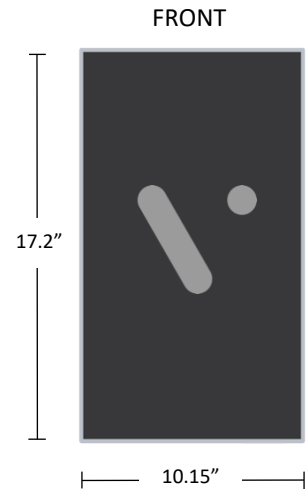

## V2 - Canvas

GENERAL	
Description	Indoor Canvas
DISPLAY	
Active Display Area	230.04mm x 408.96mm [9.06in x 16.10in]
Resolution	1920 x 1080
Brightness	430 NITS
Surface Treatment	5% Haze
Color Gamut	72% NTSC
TECHNOLOGY	
Processor	DPC430 – 16GB onboard storage
Wi-Fi	802.11 g/n/ac @ 2.4/5GHz
Bluetooth	BT 4.0
NFC	Yes (@13.56MHz)
POWER	
Input	100-240 VAC
Consumption (typ)	25W
ENVIRONMENT	
Operating Temp.	0C to 40C
Operating Humidity	0-90% RH (non-condensing)
CERTIFICATION & COMPLIANCE	
Safety	UL, CSA, CB
EMI/EMC	FCC Class B, IC, CE
SIZING	
Bezel Width	13mm (0.51in)
Thickness	16mm (0.6in)
Weight	2.9kg (6.40lbs)

## VQ - Canvas

GENERAL	
Description	Indoor Canvas
DISPLAY	
Active Display Area	475.8mm x 475.8mm [18.73in x 18.73in]
Resolution	1920 x 1080
Brightness	450 NITS
Surface Treatment	25% Haze
Color Gamut	92% NTSC
TECHNOLOGY	
Processor	DPC430 – 16GB onboard storage
Wi-Fi	802.11 g/n/ac @ 2.4/5GHz
Bluetooth	BT 4.0
NFC	Yes (@13.56MHz)
POWER	
Input	100-240 VAC
Consumption (typ)	52W
ENVIRONMENT	
Operating Temp.	0C to 40C
Operating Humidity	0-90% RH (non-condensing)
CERTIFICATION & COMPLIANCE	
Safety	UL, CSA, CB
EMI/EMC	FCC Class B, IC, CE
SIZING	
Bezel Width	11.1mm (0.44in)
Thickness	14.0mm (0.55in)
Weight	4.4kg (9.8lbs)

## V3 - Canvas

GENERAL	
Description	Indoor Canvas
DISPLAY	
Active Display Area	392.9mm x 698.4mm [15.7in x 27.50in]
Resolution	1920 x 1080
Brightness	450 NITS
Surface Treatment	2% Haze
Color Gamut	72% NTSC
TECHNOLOGY	
Processor	DPC430 – 16GB onboard storage
Wi-Fi	802.11 g/n/ac @ 2.4/5GHz
Bluetooth	BT 4.0
NFC	Yes (@13.56MHz)
POWER	
Input	100-240 VAC
Consumption (typ)	55W
ENVIRONMENT	
Operating Temp.	0C to 40C
Operating Humidity	0-90% RH (non-condensing)
CERTIFICATION & COMPLIANCE	
Safety	UL, CSA, CB
EMI/EMC	FCC Class B,CE
SIZING	
Bezel Width	11.5mm (0.45in)
Thickness	13.3mm (0.52in)
Weight	5.5kg (12lbs)