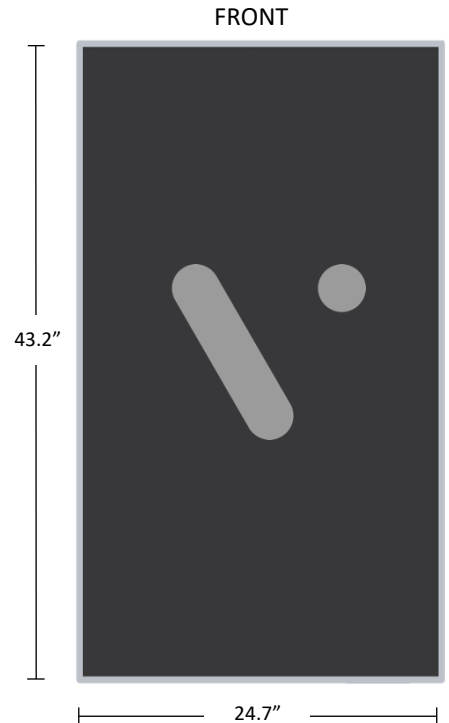

## V3 - Canvas

GENERAL	
Description	Indoor Canvas
DISPLAY	
Active Display Area	392.9mm x 698.4mm [15.7in x 27.50in]
Resolution	1920 x 1080
Brightness	450 NITS
Surface Treatment	2% Haze
Color Gamut	72% NTSC
TECHNOLOGY	
Processor	DPC430 – 16GB onboard storage
Wi-Fi	802.11 g/n/ac @ 2.4/5GHz
Bluetooth	BT 4.0
NFC	Yes (@13.56MHz)
POWER	
Input	100-240 VAC
Consumption (typ)	55W
ENVIRONMENT	
Operating Temp.	0C to 40C
Operating Humidity	0-90% RH (non-condensing)
CERTIFICATION & COMPLIANCE	
Safety	UL, CSA, CB
EMI/EMC	FCC Class B,CE
SIZING	
Bezel Width	11.5mm (0.45in)
Thickness	13.3mm (0.52in)
Weight	5.5kg (12lbs)

## V4 - Canvas

GENERAL	
Description	Indoor Canvas
DISPLAY	
Active Display Area	480.33mm x 853.92mm [18.91in x 33.63in]
Resolution	1920 x 1080
Brightness	450 NITS
Surface Treatment	2% Haze
Color Gamut	72% NTSC
TECHNOLOGY	
Processor	DPC430 – 16GB onboard storage
Wi-Fi	802.11 g/n/ac @ 2.4/5GHz
Bluetooth	BT 4.0
NFC	Yes (@13.56MHz)
POWER	
Input	100-240 VAC
Consumption (typ)	80W
ENVIRONMENT	
Operating Temp.	0C to 40C
Operating Humidity	0-90% RH (non-condensing)
CERTIFICATION & COMPLIANCE	
Safety	UL, CSA, CB
EMI/EMC	FCC Class B,CE
SIZING	
Bezel Width	9.2mm (0.36in)
Thickness	12.7mm (0.5in)
Weight	9.0kg (19.9lbs)

## V5 - Canvas

GENERAL	
Description	Indoor Canvas
DISPLAY	
Active Display Area	604.0mm x 1073.78mm [23.78in x 42.27in]
Resolution	1920 x 1080
Brightness	450 NITS
Surface Treatment	2% Haze
Color Gamut	72% NTSC
TECHNOLOGY	
Processor	DPC430 – 16GB onboard storage
Wi-Fi	802.11 g/n/ac @ 2.4/5GHz
Bluetooth	BT 4.0
NFC	Yes (@13.56MHz)
POWER	
Input	100-240 VAC
Consumption (typ)	84W
ENVIRONMENT	
Operating Temp.	0C to 40C
Operating Humidity	0-90% RH (non-condensing)
CERTIFICATION & COMPLIANCE	
Safety	UL, CSA, CB
EMI/EMC	FCC Class B,CE
SIZING	
Bezel Width	9.2mm (0.36in)
Thickness	12.7mm (0.5in)
Weight	11.1kg (24.5lbs)