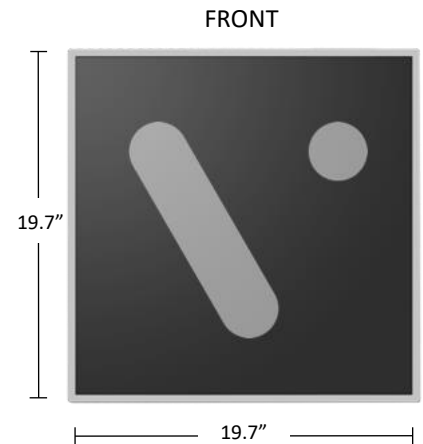

## V2 - Canvas

GENERAL	
Description	Indoor Canvas
DISPLAY	
Active Display Area	230.04mm x 408.96mm [9.06in x 16.10in]
Resolution	1920 x 1080
Brightness	430 NITS
Surface Treatment	5% Haze
Color Gamut	72% NTSC
TECHNOLOGY	
Processor	DPC430 – 16GB onboard storage
Wi-Fi	802.11 g/n/ac @ 2.4/5GHz
Bluetooth	BT 4.0
NFC	Yes (@13.56MHz)
POWER	
Input	100-240 VAC
Consumption (typ)	25W
ENVIRONMENT	
Operating Temp.	0C to 40C
Operating Humidity	0-90% RH (non-condensing)
CERTIFICATION & COMPLIANCE	
Safety	UL, CSA, CB
EMI/EMC	FCC Class B, IC, CE
SIZING	
Bezel Width	13mm (0.51in)
Thickness	16mm (0.6in)
Weight	2.9kg (6.40lbs)

## VQ - Canvas

GENERAL	
Description	Indoor Canvas
DISPLAY	
Active Display Area	475.8mm x 475.8mm [18.73in x 18.73in]
Resolution	1920 x 1080
Brightness	450 NITS
Surface Treatment	25% Haze
Color Gamut	92% NTSC
TECHNOLOGY	
Processor	DPC430 – 16GB onboard storage
Wi-Fi	802.11 g/n/ac @ 2.4/5GHz
Bluetooth	BT 4.0
NFC	Yes (@13.56MHz)
POWER	
Input	100-240 VAC
Consumption (typ)	52W
ENVIRONMENT	
Operating Temp.	0C to 40C
Operating Humidity	0-90% RH (non-condensing)
CERTIFICATION & COMPLIANCE	
Safety	UL, CSA, CB
EMI/EMC	FCC Class B, IC, CE
SIZING	
Bezel Width	11.1mm (0.44in)
Thickness	14.0mm (0.55in)
Weight	4.4kg (9.8lbs)

## V3 - Canvas

GENERAL	
Description	Indoor Canvas
DISPLAY	
Active Display Area	392.9mm x 698.4mm [15.7in x 27.50in]
Resolution	1920 x 1080
Brightness	450 NITS
Surface Treatment	2% Haze
Color Gamut	72% NTSC
TECHNOLOGY	
Processor	DPC430 – 16GB onboard storage
Wi-Fi	802.11 g/n/ac @ 2.4/5GHz
Bluetooth	BT 4.0
NFC	Yes (@13.56MHz)
POWER	
Input	100-240 VAC
Consumption (typ)	55W
ENVIRONMENT	
Operating Temp.	0C to 40C
Operating Humidity	0-90% RH (non-condensing)
CERTIFICATION & COMPLIANCE	
Safety	UL, CSA, CB
EMI/EMC	FCC Class B,CE
SIZING	
Bezel Width	11.5mm (0.45in)
Thickness	13.3mm (0.52in)
Weight	5.5kg (12lbs)